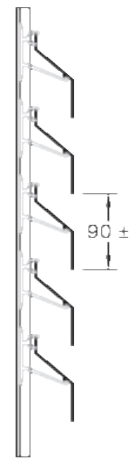

QEF 90 SCREENING BLADE LOUVRE

Project: Dundalk IT

Architects: Scott Tallon Walker

Single bank extruded aluminium 'zed' shaped blade louvre generally pitched at 90mm, designed specifically for use as an external decorative screen or plantroom louvre where weathering is not required. This is a scaled down option to our standard Screening Blade and again offers increased spanning capability result in an economical solution for applications where large areas need to be screened; louvre blades can be inverted where the predominant view is from a low level.

Construction Details

- QEF louvres are designed as component louvres for ease of installation and to maximise flexibility in architectural design.
- Louvres can be supplied as framed units or as true continuous line louvres with no restriction in height or width and no visible fixings to the exterior face.
- The system comprises louvre blades, vertical mullions with loaded blade clips and casement frame with inserts as required.
- Louvres are supplied factory finished for smaller sizes or in kit form for site assembly.
- All louvre components extruded aluminium to BS6063 T6, typically polyester powder coated to RAL or BS4800 colour range, alternative finishes include Decoral timber effect, anodised or mill finish.

Options

- Standard inserts: flange, drip and glaze-in.
- Mesh: aluminium or s/s insect mesh, or glaz. bird mesh.
- Demountable mesh frames.
- Blanking: single skin or insulated panel.
- Mullions: 4 sizes available to suit louvre height.
- Louvre doors: single or double.
- Louvre corners: fully mitred or flashed.
- Fixing cleat: adjustable angle, twist lugs or clamps.