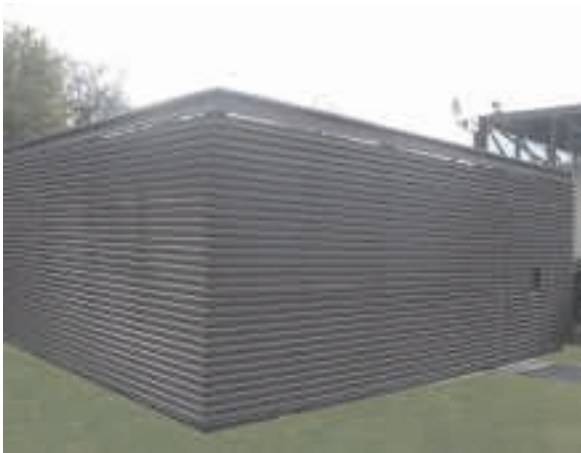

QEF 90 SCREENING BLADE LOUVRE

Project: Dundalk IT

Architects: Scott Tallon Walker

Single bank extruded aluminium 'zed' shaped blade louvre generally pitched at 90mm, designed specifically for use as an external decorative screen or plantroom louvre where weathering is not required. This is a scaled down option to our standard Screening Blade and again offers increased spanning capability result in an economical solution for applications where large areas need to be screened; louvre blades can be inverted where the predominant view is from a low level.

Construction Details

- QEF louvres are designed as component louvres for ease of installation and to maximise flexibility in architectural design.
- Louvres can be supplied as framed units or as true continuous line louvres with no restriction in height or width and no visible fixings to the exterior face.
- The system comprises louvre blades, vertical mullions with loaded blade clips and casement frame with inserts as required.
- Louvres are supplied factory finished for smaller sizes or in kit form for site assembly.
- All louvre components extruded aluminium to BS6063 T6, typically polyester powder coated to RAL or BS4800 colour range, alternative finishes include Decoral timber effect, anodised or mill finish.

Options

- Standard inserts: flange, drip and glaze-in.
- Mesh: aluminium or s/s insect mesh, or glaz. bird mesh.
- Demountable mesh frames.
- Blanking: single skin or insulated panel.
- Mullions: 4 sizes available to suit louvre height.
- Louvre doors: single or double.
- Louvre corners: fully mitred or flashed.
- Fixing cleat: adjustable angle, twist lugs or clamps.