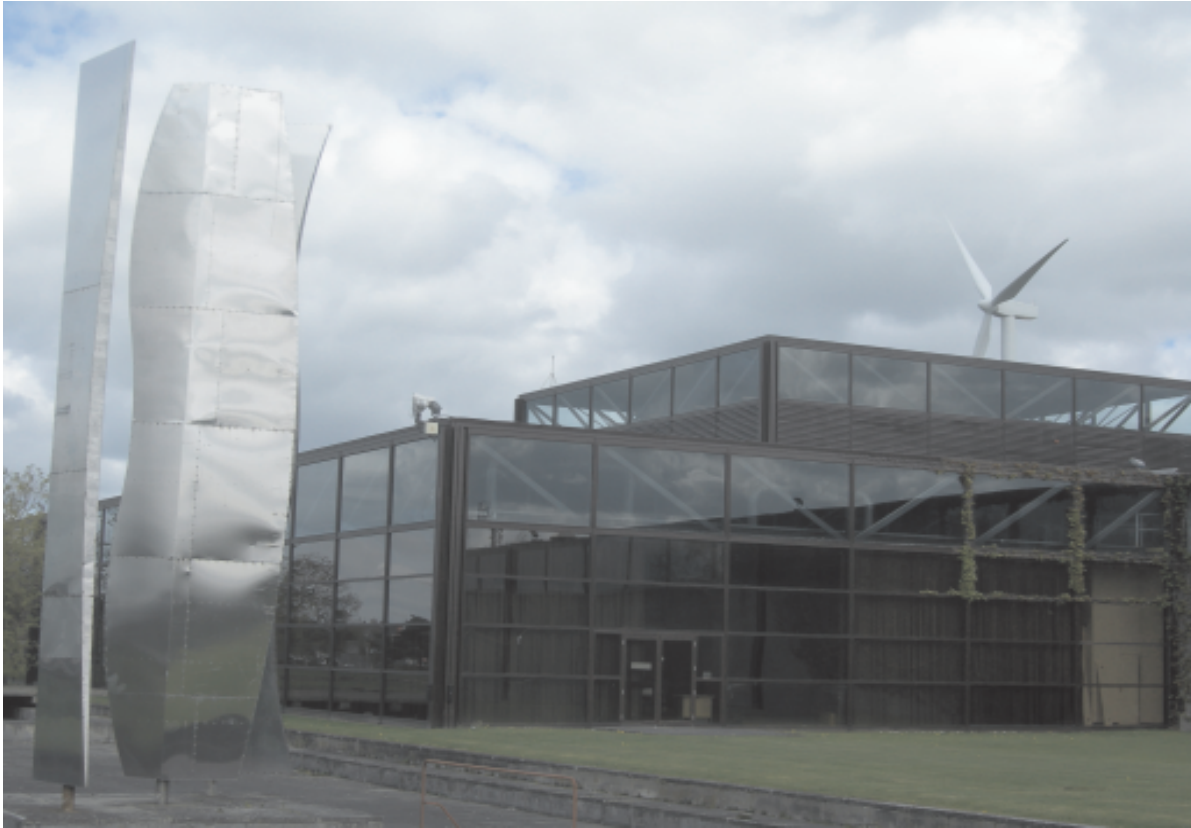

QEF 90 SCREENING BLADE LOUVRE

Project: Dundalk IT

Architects: Scott Tallon Walker

Single bank extruded aluminium 'zed' shaped blade louvre generally pitched at 90mm, designed specifically for use as an external decorative screen or plantroom louvre where weathering is not required. This is a scaled down option to our standard Screening Blade and again offers increased spanning capability result in an economical solution for applications where large areas need to be screened; louvre blades can be inverted where the predominant view is from a low level.

Construction Details

- QEF louvres are designed as component louvres for ease of installation and to maximise flexibility in architectural design.
- Louvres can be supplied as framed units or as true continuous line louvres with no restriction in height or width and no visible fixings to the exterior face.
- The system comprises louvre blades, vertical mullions with loaded blade clips and casement frame with inserts as required.
- Louvres are supplied factory finished for smaller sizes or in kit form for site assembly.
- All louvre components extruded aluminium to BS6063 T6, typically polyester powder coated to RAL or BS4800 colour range, alternative finishes include Decoral timber effect, anodised or mill finish.